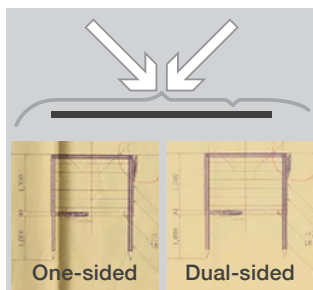

1. Scanning speeds depend on document width and computer configuration. Context recommends Intel Core Duo, Core 2 Duo, or better processors, 2GB RAM, Hi-Speed USB2. Speed tests performed using Nextimage software, PC with Intel Core i5-2500 Quad processor, 8GB RAM, Hi-Speed USB2, 7200rpm HDD.
2. Requires optional scanner stand.
3. Context CleanScan technology is based on custom CIS modules with dual-sided LED light and Dual Diffusion.
4. Signal Intensity Matching (SIGMA) is a Context patent. Sensor heating during a scan can cause inhomogeneous images. Thanks to Context innovative thinking Context IQ Quattro scanners will minimize sensor differences LIVE during a scan.
5. Color Fringe Removal (CFR) is an advanced Context patented filtering technology designed to remove the fringes inherent in CIS strobing scanning devices.
6. Context applications creates industry standard raster file formats that can be used in any CAD or GIS application.
7. Requires optional Nextimage software

All trademarks remain the property of their respective holders, and are used only to directly describe the product being provided. Their use does not indicate a relationship between Context and the trademark holders.

IQ Quattro gives you fast results combined with excellent image quality